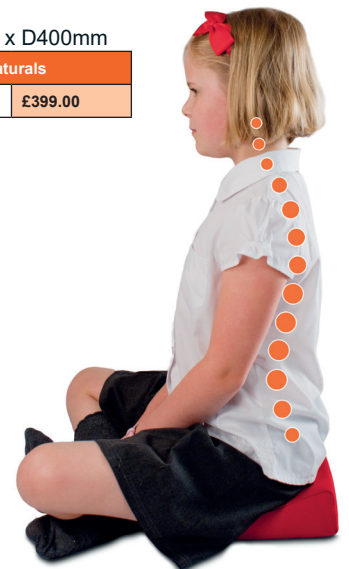

Wedge - Set of 12 Brights with trolley

H650mm x W400mm x D400mm

Mini Wedge - Set of 12 Brights

JB0001/BRI/TR	£399.00
---------------	---------

Jolly Back Bean Wedge

Posture supporting and calming wedge for sitting and lying on the floor. A perfect addition to reading areas, cosy nooks or quiet spaces, Beans mould to offer children a sense of reassuring calm, Complements flexible learning spaces and can be used indoor and out.