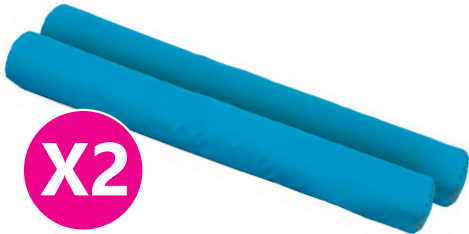

Budget Staff Room Bundle	
JB0039	£749.00

Choice of fabric colours

Jolly Back Play & Grow Ultimate Bundle

6 x Duo Wedges plus Trolley

1 x Tummy Time Mirror

X2

2 x Bean Wedges

X2

2 x Long Bean Rolls

1 x Large Kneel Friendly Mat Maxi

X2

2 x Sit & Lean Beanbags

Choice of fabric colours

Play & Grow Ultimate Bundle	
JB0042	£999.00

Jolly Back Early Years Play & Grow Budget Bundle

1 x Long Bean Roll