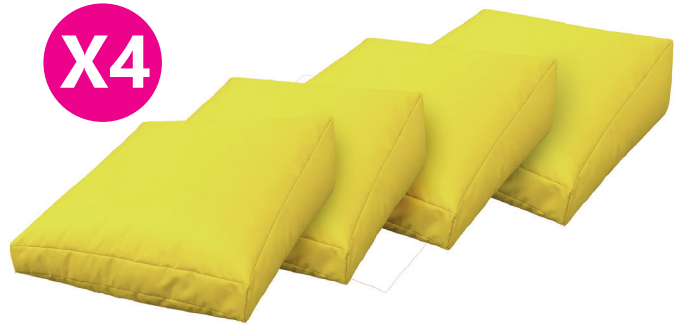

12 x Mini Posture Wedges

8 x Posture Rolls

Portable Posture Set	
JB0049	£399.00

- Choice of fabric colours
- LIME GREEN
 - CERISE PINK
 - ORANGE
 - RED
 - AQUA
 - ROYAL BLUE
 - NAVY
 - FOREST GREEN
 - YELLOW
 - PLUM
 - GREY
 - BROWN
 - SAND
 - BLACK

Jolly Back Primary Years Child Budget Bundle

1 x Storage PostureBench

12 x Mini Posture Wedges

X2

2 x Sit & Lean Beanbags

Primary Years Child Budget Bundle	
JB0043	£739.00

- Choice of fabric colours
- LIME GREEN
 - CERISE PINK
 - ORANGE
 - RED
 - AQUA
 - ROYAL BLUE
 - NAVY
 - FOREST GREEN
 - YELLOW
 - PLUM
 - GREY
 - BROWN
 - SAND
 - BLACK

Jolly Back Primary Years Child Ultimate Bundle

1 x Storage PostureBench

X4

4 x Bean Wedges

X4

4 x Sit & Lean Beanbags

12 x Mini Posture Wedges

Primary Child Ultimate Bundle	
JB0044	£1199.00