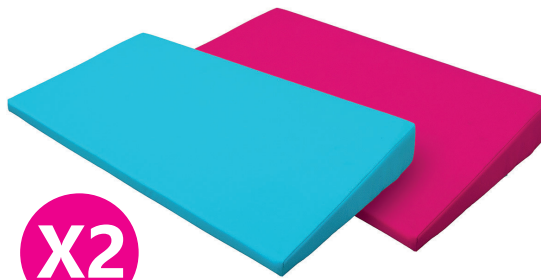

1 x Kneel Friendly Mat Midi

1 x Tummy Time Mirror

1 x Duo Wedge

1 x Bean Wedges

Choice of fabric colours

Play & Grow Budget Bundle	
JB0041	£329.00

Jolly Back Early Years Floor Play Set

1 x Kneel Friendly Mat Midi

1 x Tummy Time Mirror

1 x Duo Wedge

1 x Portable Posture Roll

Choice of fabric colours

Early Years Floor Play Set	
JB0047	£249.00

Jolly Back Early Years Teacher Ultimate Bundle

1 x Jolly Back Chair

X2